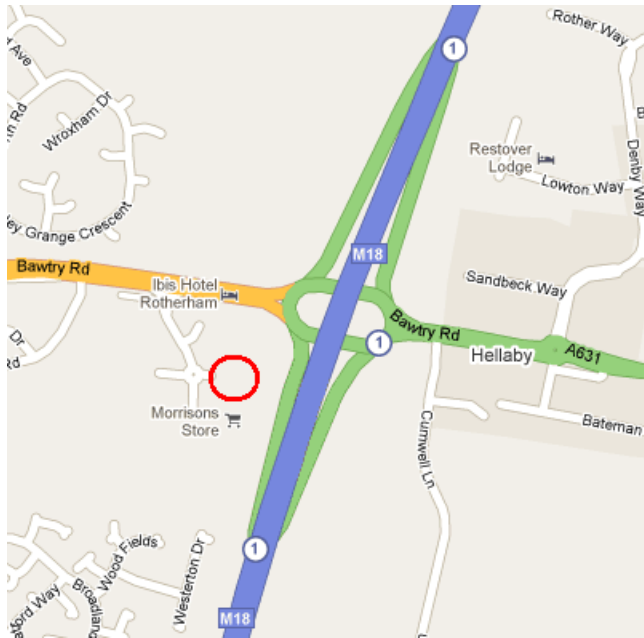

Directions to:

IBIS Rotherham, Moorhead Way, Bramley, Rotherham, S66 1YY

Tel. (01709) 730 333

From M18 Junction 1 signposted Rotherham/ Maltby A631

Travel towards Rotherham

At first set of traffic lights (20 yards) turn LEFT just after Sir Jack's pub towards Morrisons Supermarket.

At next mini roundabout turn left into Hotel

Anabantoid Association of Great Britain

Autumn one day meeting

Saturday 12 October 2019

IBIS Hotel, Bramley, Nr Rotherham South
Yorkshire, S66 1YY. UK

Saturday Agenda